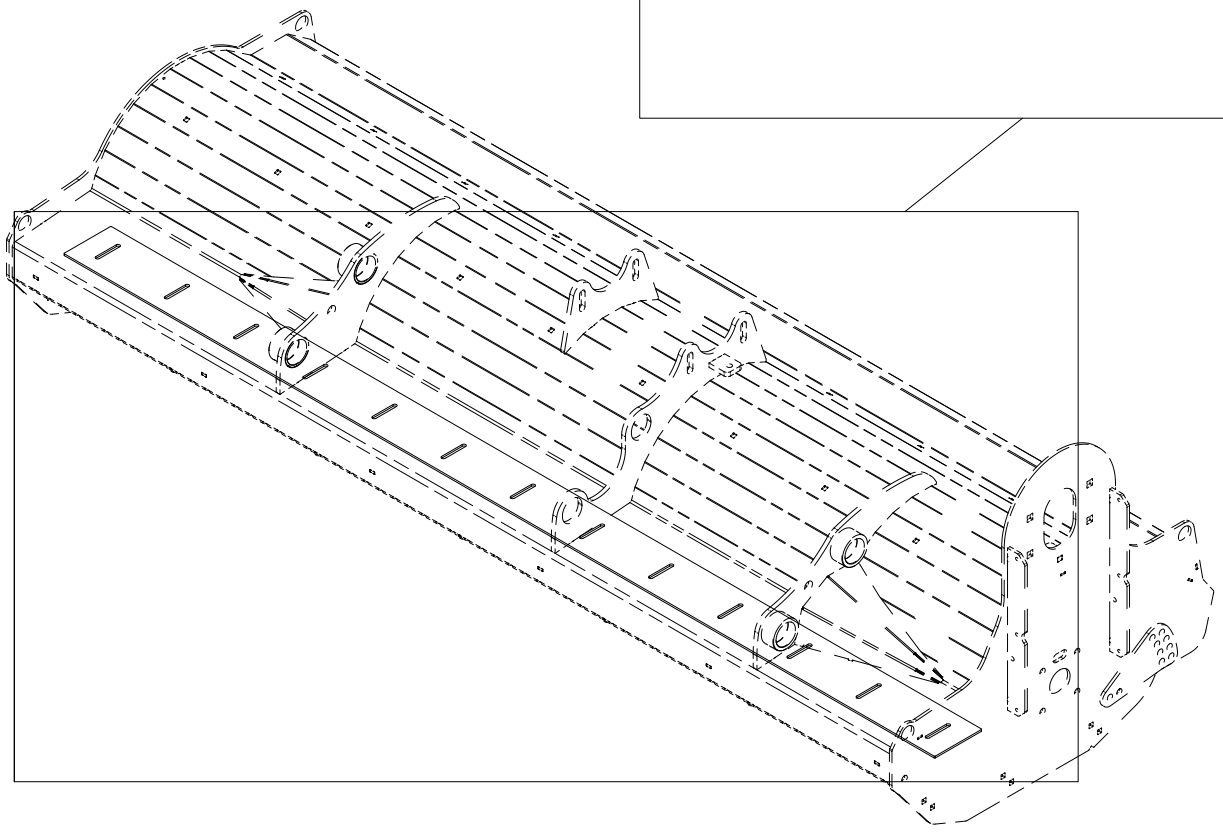

Pos	Qty	Article no	Designation
1	4	27121058	Knife
2	15	2422297	Hexagon screw M10x25 EIZn 8.8 DIN 933
3	15	2531060	Washer M10 EIZn DIN 125
4	15	2534060	Spring washer M10 EIZn DIN 127
5	1	27101061	Knife

009 Cutting rail BP280