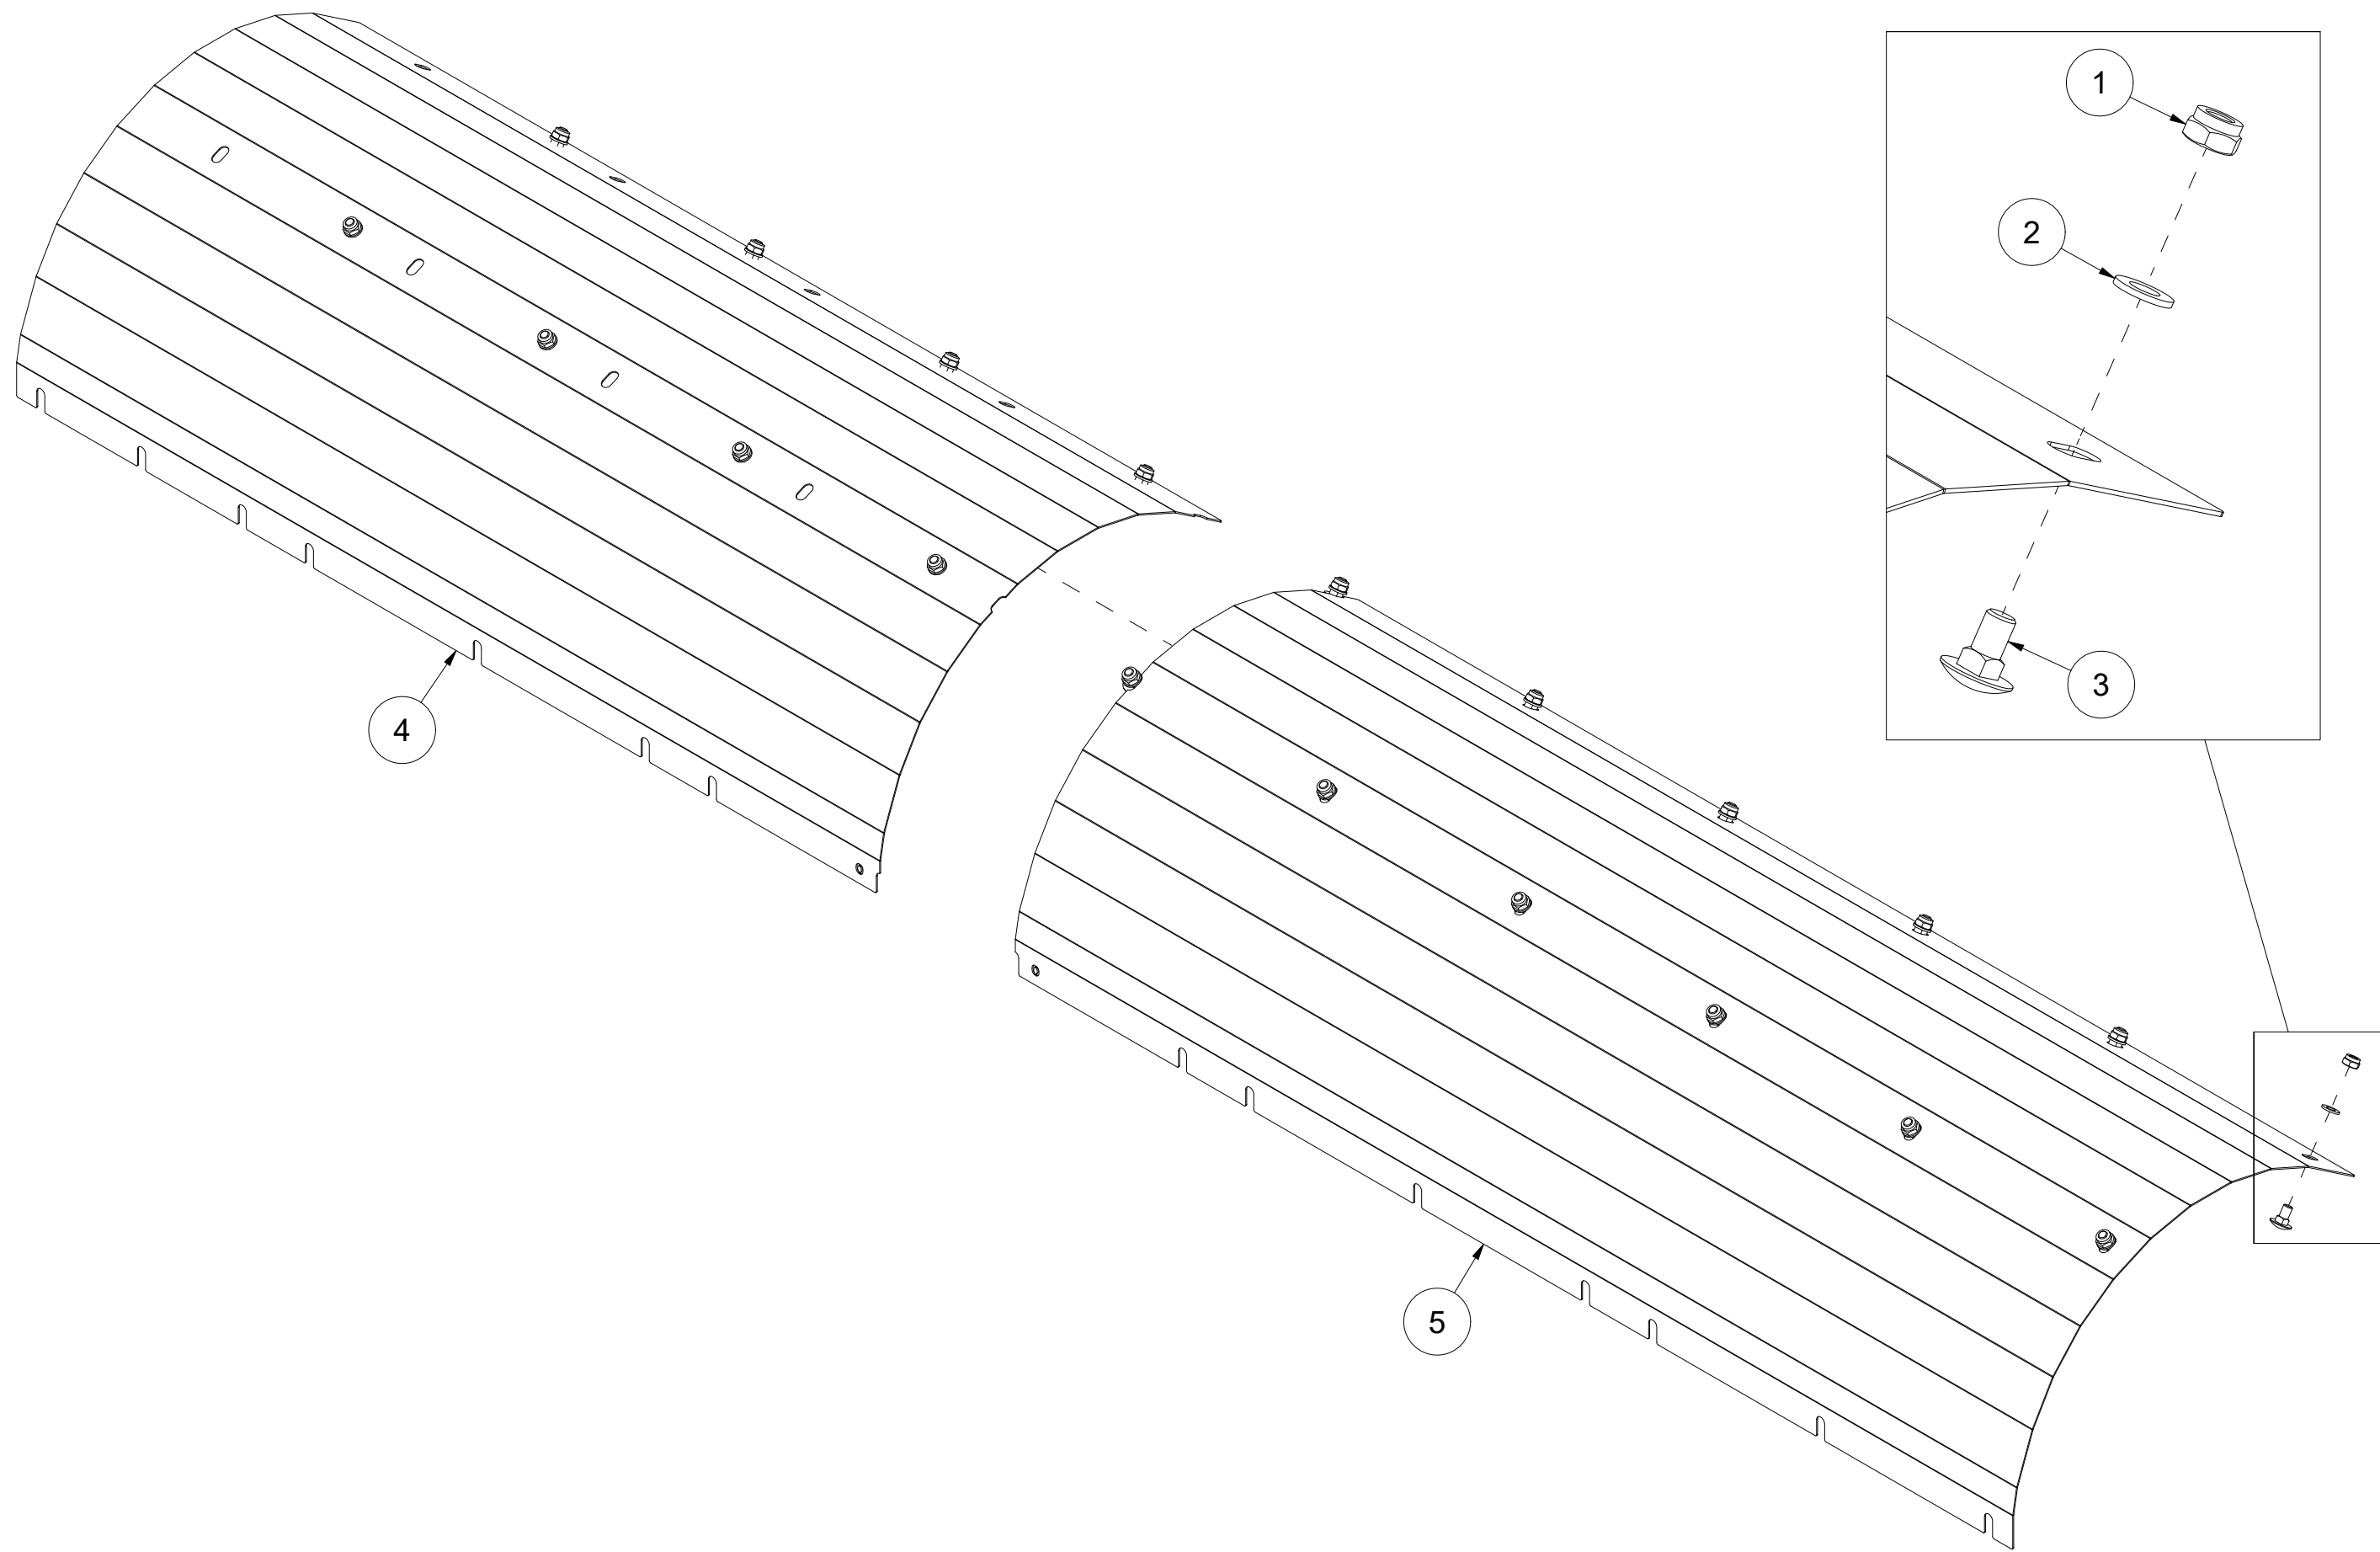

007 Protective cover BP280

Pos	Qty	Article no	Designation
1	20	2483610	Locking nut M10 EIZn DIN 985
2	20	2531060	Washer M10 EIZn DIN 125
3	20	2344295	Locking screw M10x20 EIZn 8.8 DIN 603
4	1	27141005	Right side wear cover
5	1	27131007	Left side wear cover