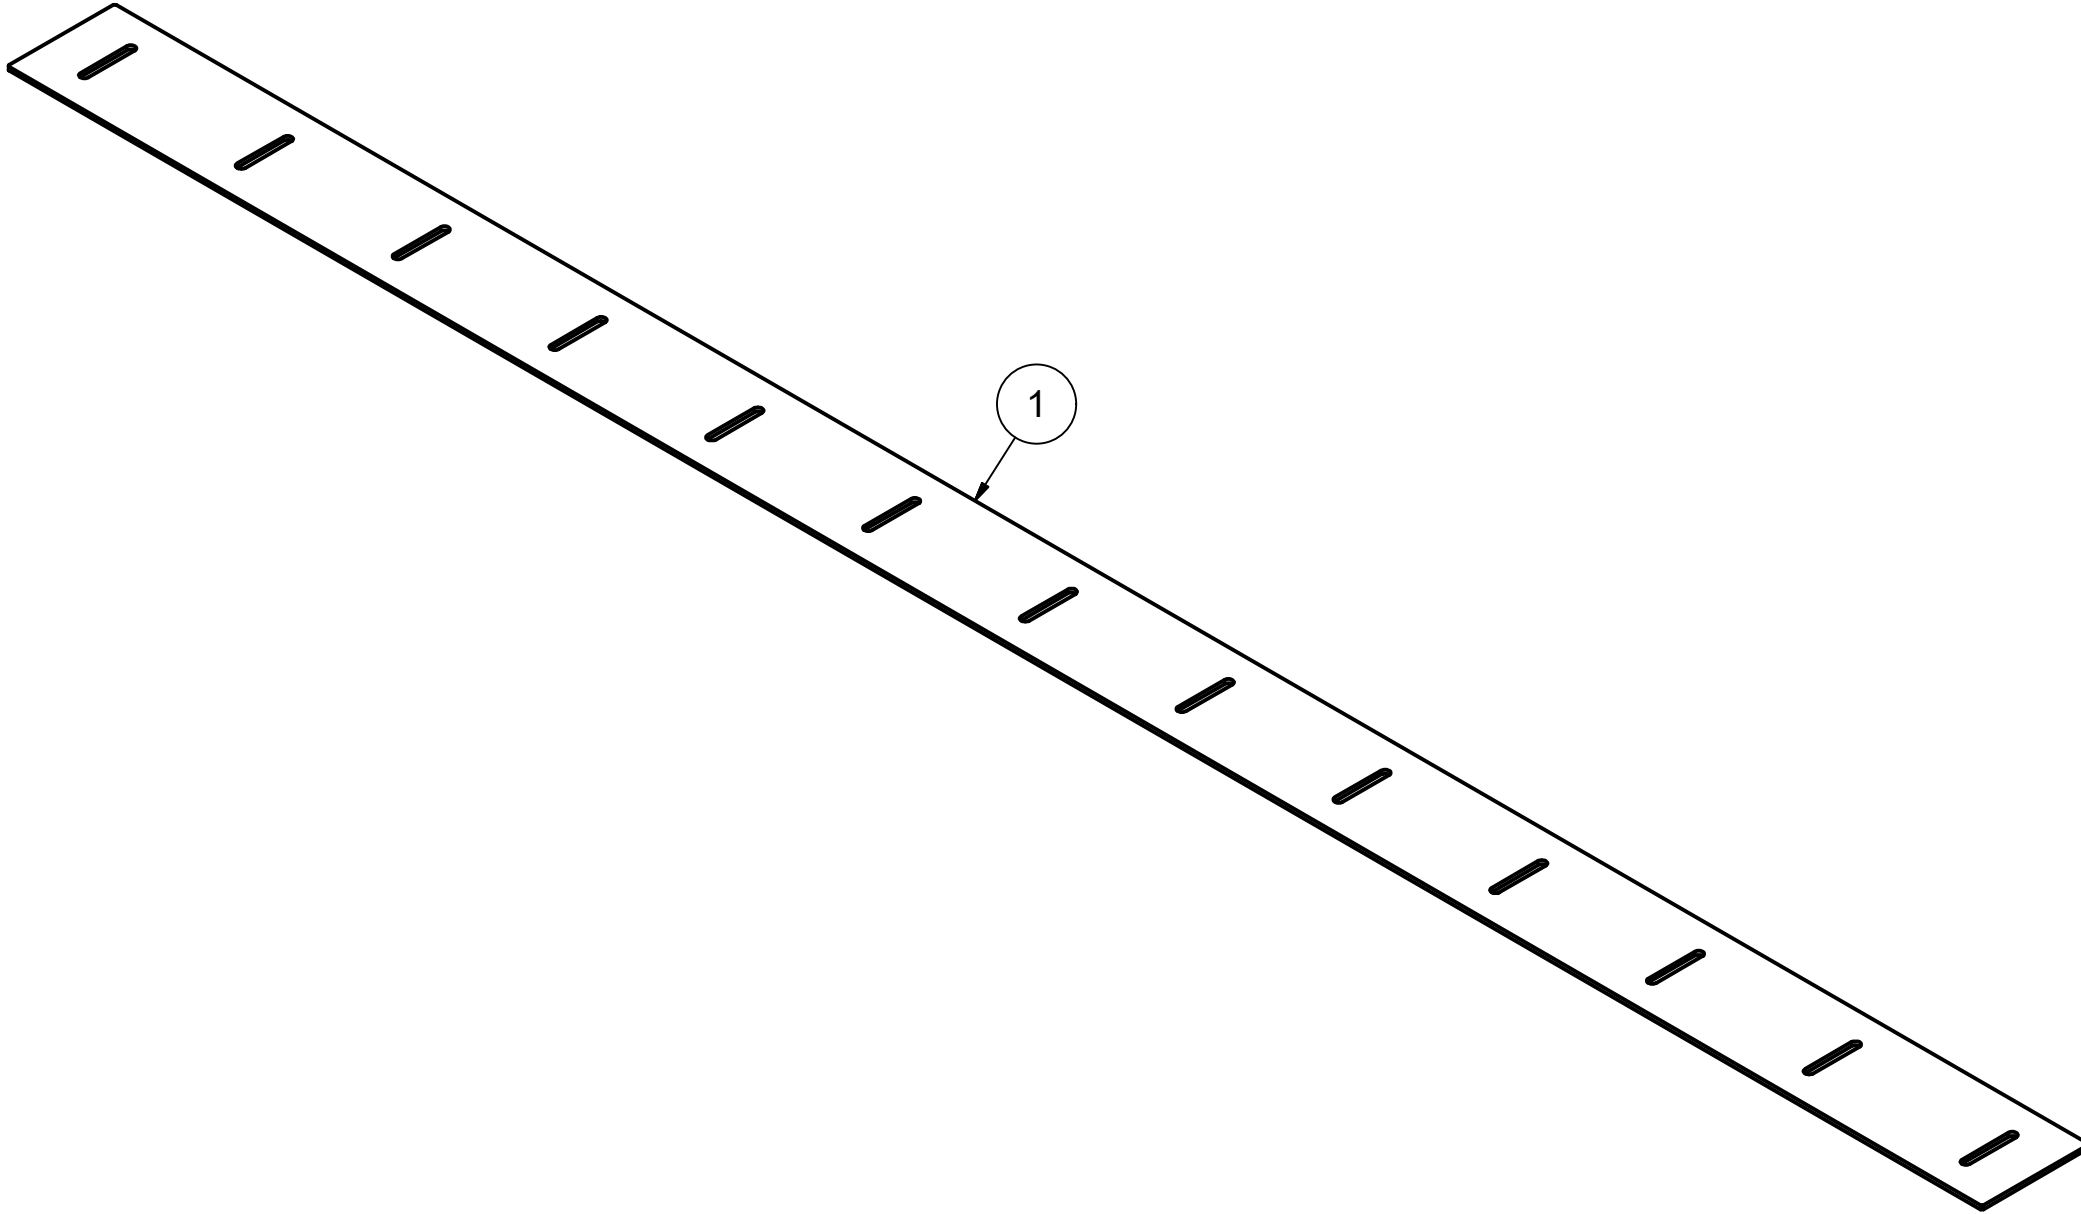

Pos	Qty	Article no	Designation
1	4	12712058	Knife
2	15	2422297	Hexagon screw M10x25 EIZn 8.8 DIN 933
3	15	2531060	Washer M10 EIZn DIN 125
4	15	2534060	Spring washer M10 EIZn DIN 127
5	1	12710061	Knife

27118009 Cutting rail