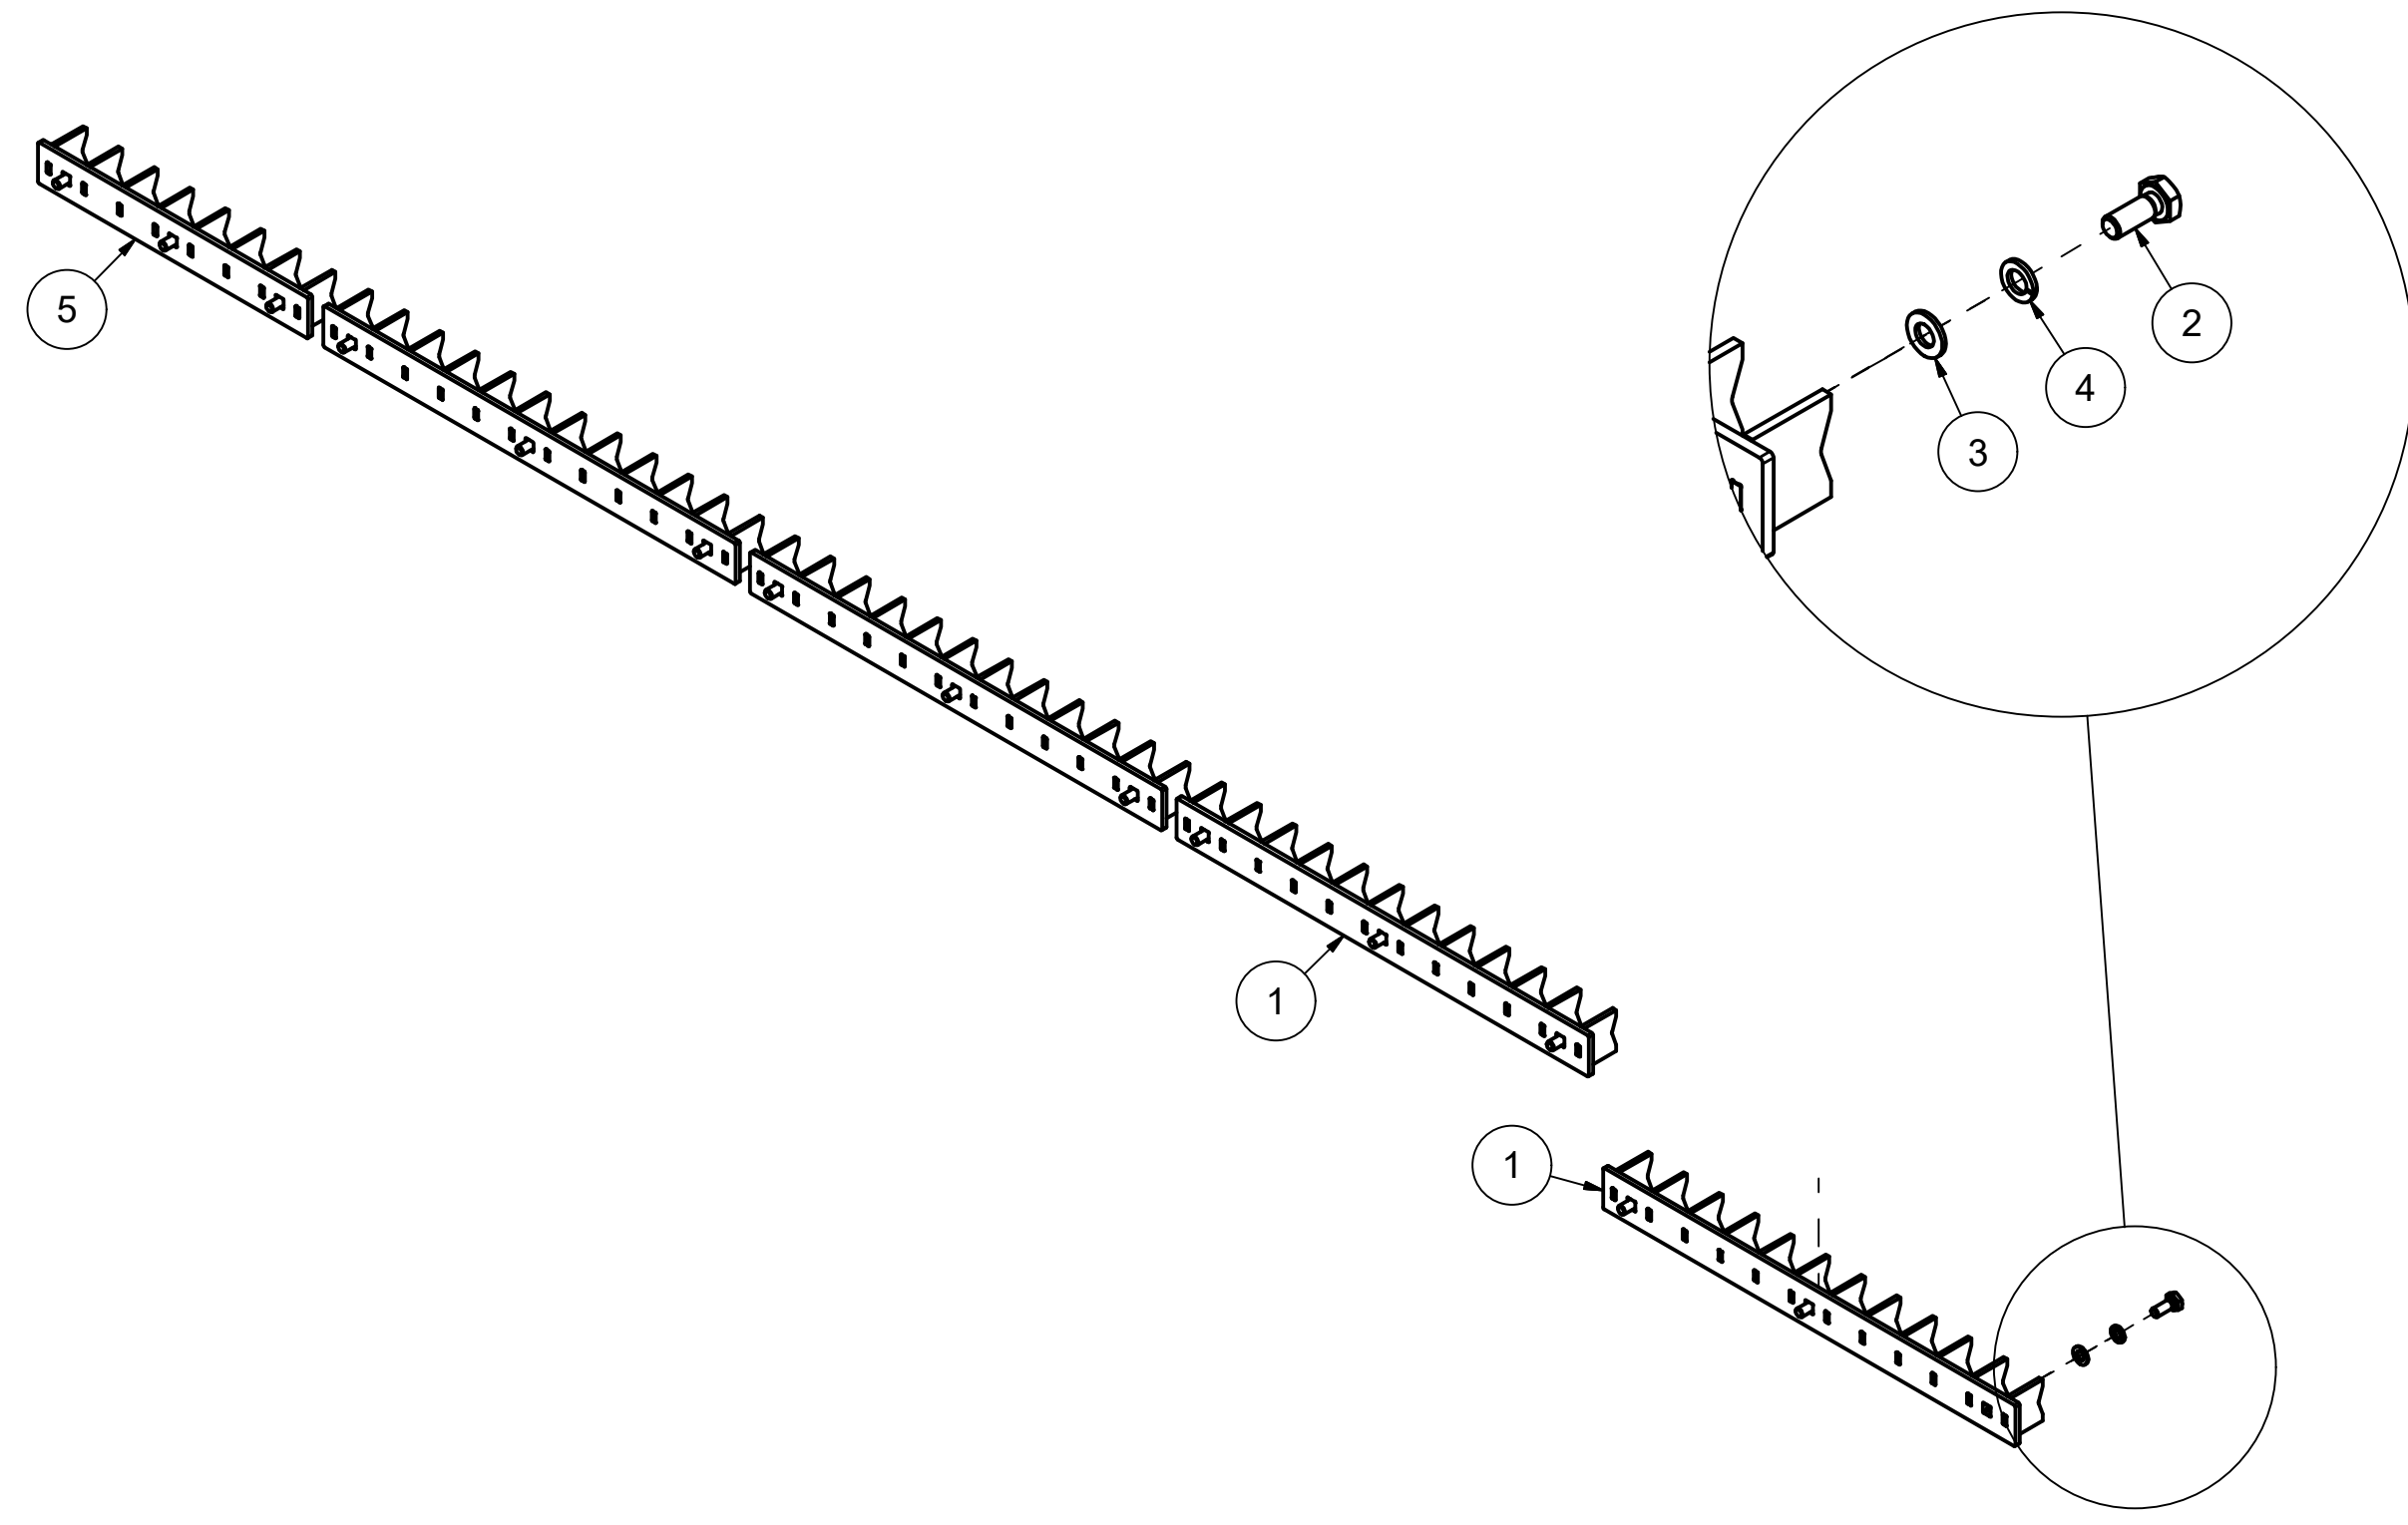

Pos	Qty	Article no	Designation
1	1	12712041	Wear cover
2	30	2483610	Locking nut M10 EIZn DIN 985
3	30	2531060	Washer M10 EIZn DIN 125
4	1	12711017	Wear cover
5	30	2344295	Locking screw M10x20 EIZn 8.8 DIN 603

27118008 Counter knives