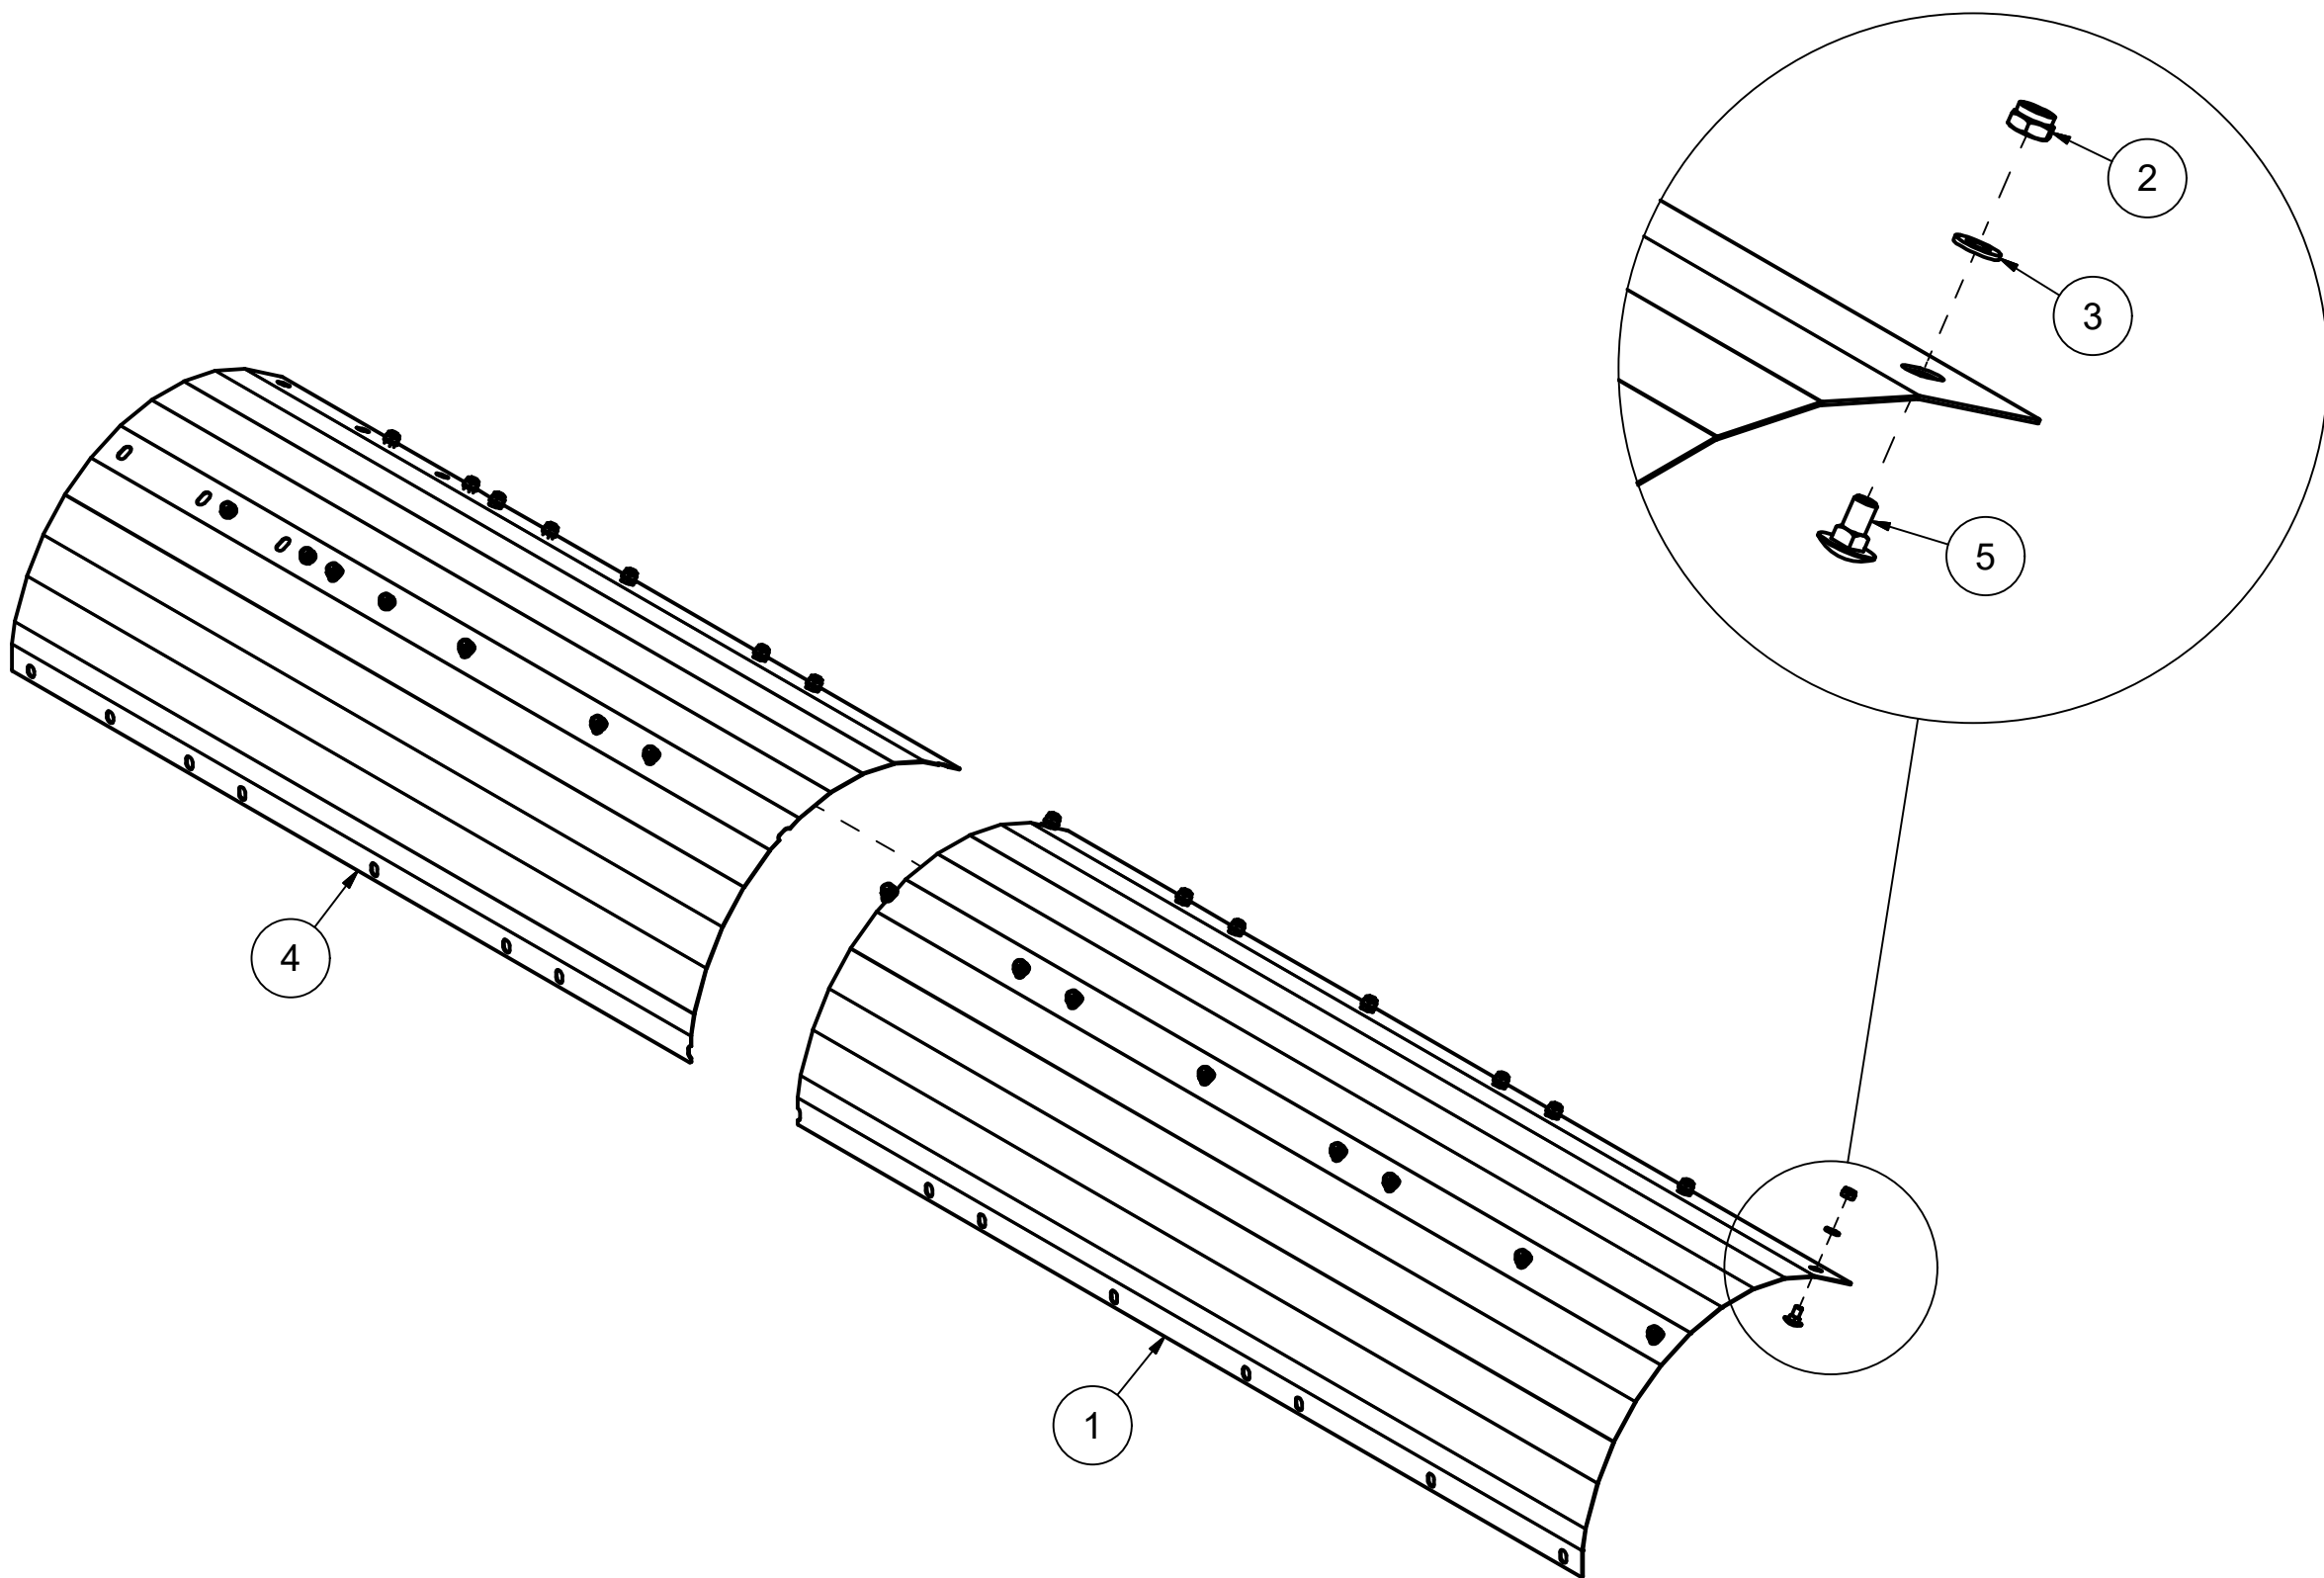

27118007 Protective cover

Pos	Qty	Article no	Designation
1	1	12712041	Wear cover
2	30	2483610	Locking nut M10 EIZn DIN 985
3	30	2531060	Washer M10 EIZn DIN 125
4	1	12711017	Wear cover
5	30	2344295	Locking screw M10x20 EIZn 8.8 DIN 603